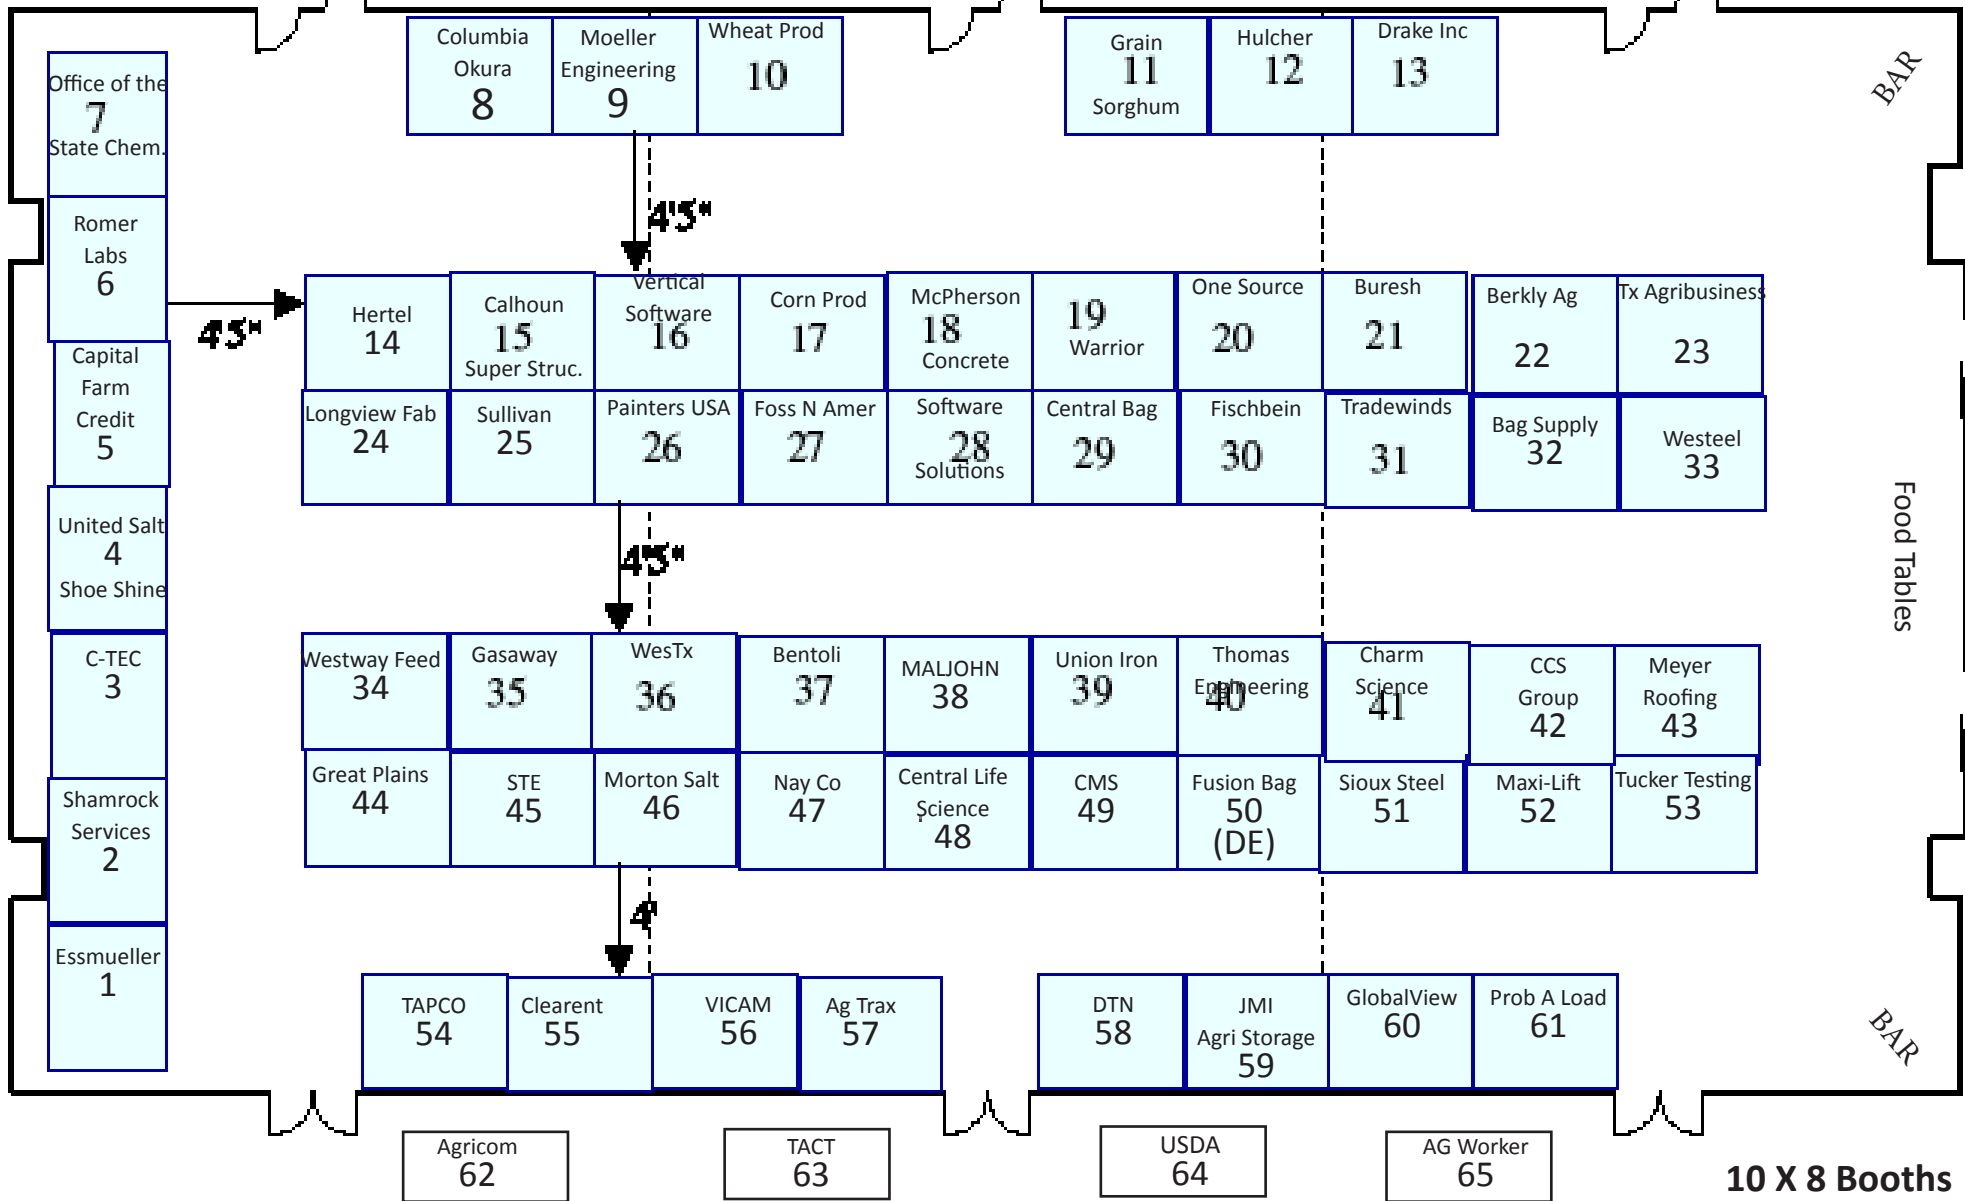

BACK

Corpus Christi Ballroom

Not an entrance

Not an entrance

Not an entrance

FRONT

10 X 8 Booths

BAR

Food Tables

BAR

BAR