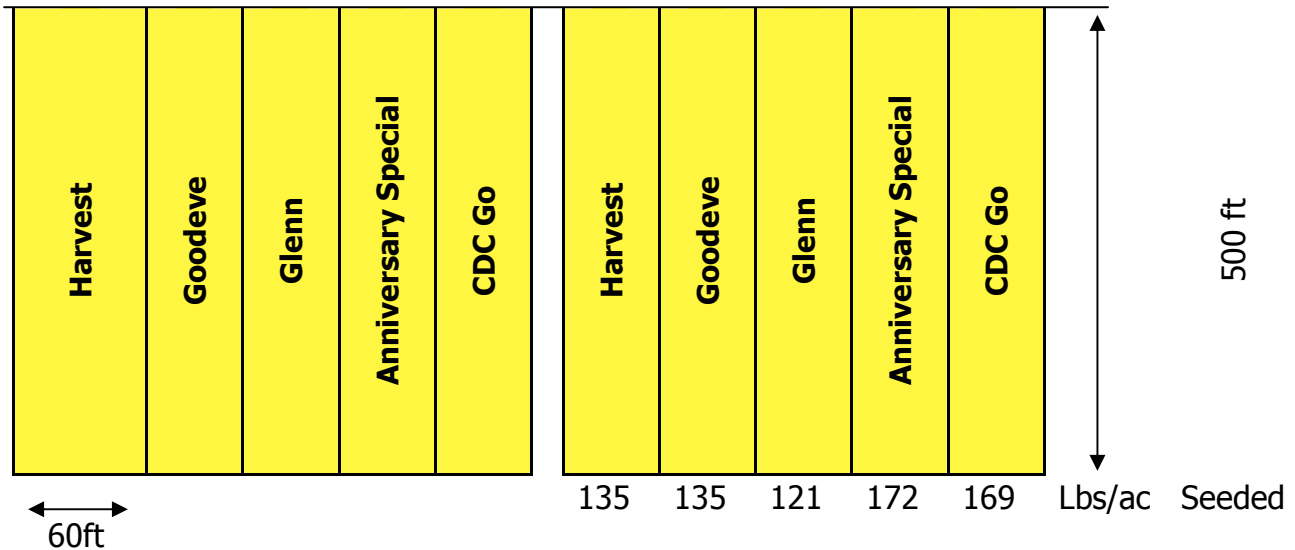

SEEDING METHOD: JD AIR DRILL  
TOTAL FERTILITY: 173 – 81 – 75 - 58  
DEPTH SEEDED: ¾ -1"  
SOIL TEMPERATURE: 11°C  
SOIL MOISTURE: 48

**INVIGOR 8440**

120 ac

4.2 lbs/ac

**NEXERA 845 CL**

120 ac

7.0 lbs/ac

**HUDYE SOIL SERVICES INC.  
YORKTON DISTRIBUTORS  
REPLICATED WHEAT VARIETY  
PERFORMANCE TRIALS 2009**

**HUDYE SOIL SERVICES INC.  
YORKTON DISTRIBUTORS  
CANOLA SEED PERFORMANCE TRIALS 2009**

FIELD NAME: JJ's  
PLOT SIZE: 60ft X 350ft = 0.49 Ac  
SEEDING RATE: As Noted Below

PLANTING DATE: 21<sup>st</sup> MAY 2009  
FERTILITY: 113 - 46 - 36 - 23  
SOIL TEMPERATURE: 11° C  
SOIL MOISTURE: 48"